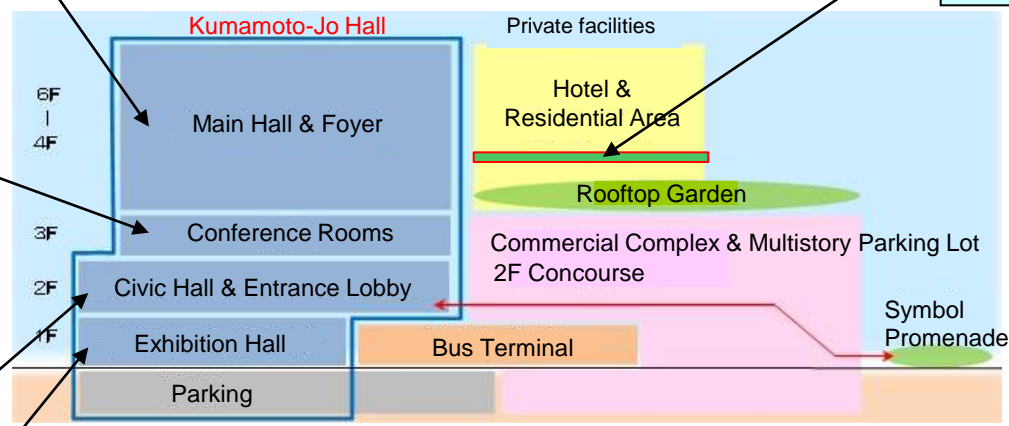

Kumamoto-Jo Hall: an aerial view and major usage of the Hall

4F Main Hall
 Opening ceremony
Foyer of the Main Hall
 Coffee break

3F Large Conference Rooms
 High-level roundtable
 Statements by heads of state & government and other dignitaries
 Thematic breakout sessions
 Closing ceremony
Other Conference Rooms
 Bilateral meetings
 Luncheon
 Press conference
 Office for the 4th APWS secretariat, etc.
Lobby
 Coffee break

2F Civic Hall
 Side events

1F Exhibition Hall
 Exhibitions

7F of adjacent building
Lazor Garden Kumamoto
Riatuna
 Luncheon & farewell lunch

4F Main Hall

3F Large Conference Room

2F Civic Hall

1F Exhibition Hall

Entrance for participants