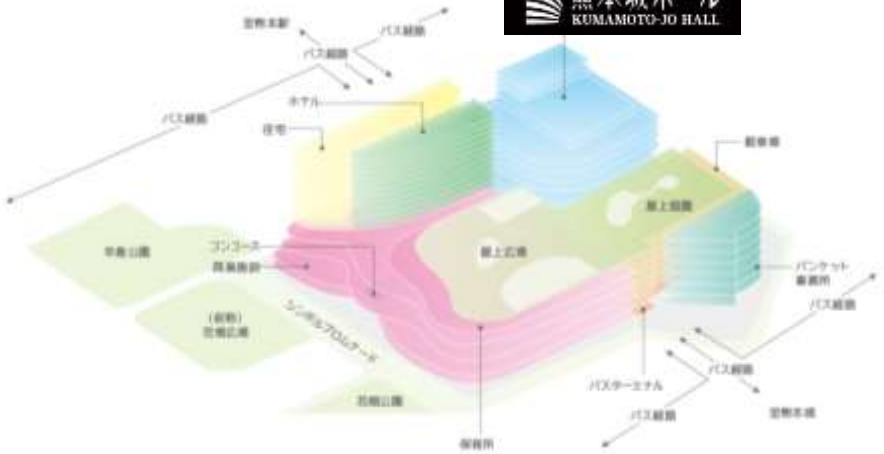

Kumamoto-Jo Hall: an aerial view and major usage of the Hall

4F Main Hall
 Opening ceremony
Foyer of the Main Hall
 Coffee break

3F Large Conference Rooms
 High-level roundtable
 Statements by heads of state & government and other dignitaries
 Thematic breakout sessions
 Closing ceremony
Other Conference Rooms
 Bilateral meetings
 Luncheon
 Press conference
 Office for the 4th APWS secretariat, etc.
Lobby
 Coffee break

2F Civic Hall
 Side events

1F Exhibition Hall
 Exhibitions

7F of adjacent building
Lazor Garden Kumamoto
Riatuna
 Luncheon & farewell lunch

4F Main Hall

3F Large Conference Room

2F Civic Hall

1F Exhibition Hall

Entrance for participants